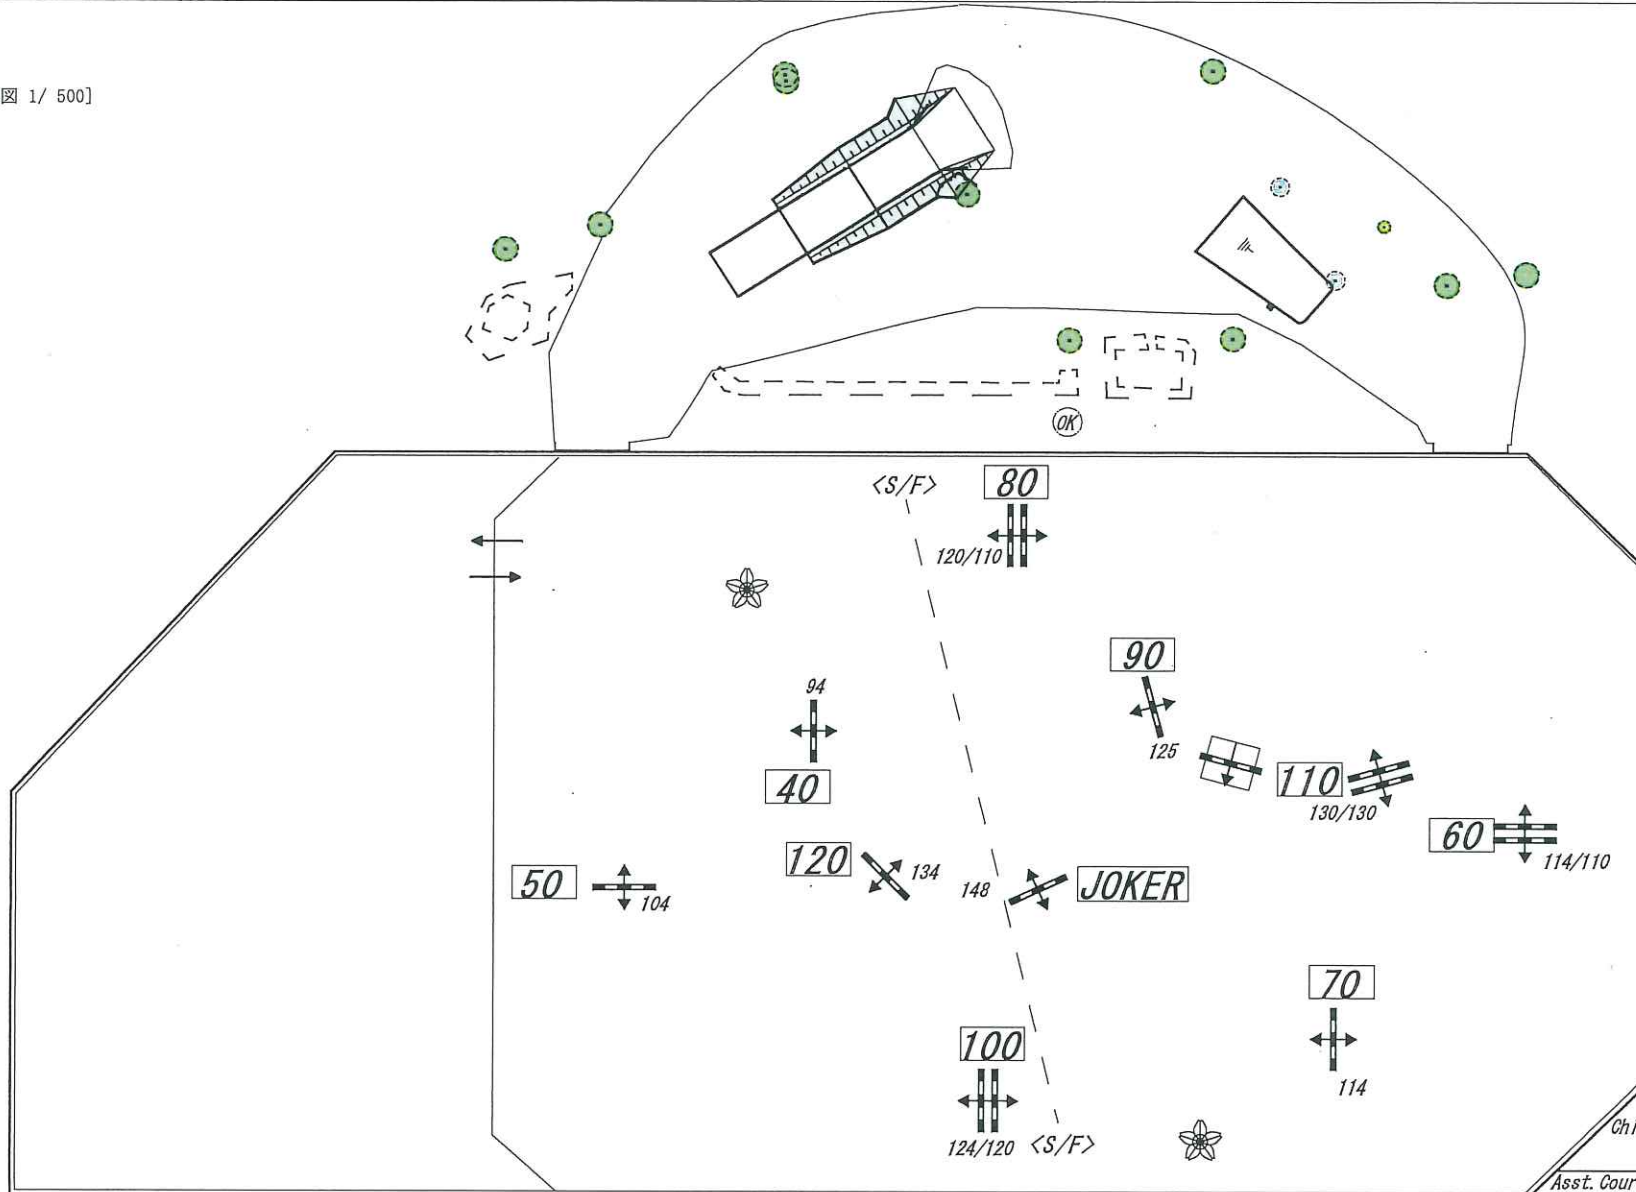

第78回国民スポーツ大会 SAGA2024馬術競技
#4 成年男子トップスコア競技

Date: 2024.10/9-13
Venue: MIKI HORSE LAND PARK

Table: FEI Re/Art.: 270

1st. JUMP OFF:

Speed: - m/min
Length: m
Time allowed: - sec
Time limit: 60 sec
Penalty time: sec

Length: m
Time allowed: sec
Time limit: sec
Penalty time: sec

その2
1-2
10.3修正

Height: 90-150 Obstacles: - Efforts: -

Obstacles: Efforts:

[経路図 1/ 500]

JUDGE

Chief Course Designer: MURATA Tatsuya
Course Designer: KIMURA Yuya
TAKAHASHI Shoichi
Asst. Course Designer: YAMAGHISHI Tatsuhiko
NAKANURA Masakazu/ISHIKORI Yutaka
KOYAKE Toshitsugu/OMURA Nobuyuki
TAMEGAI Yukio